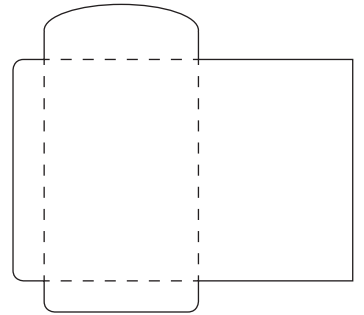

Printable Seed Packet
Print. Cut out the outside border.
Fold on internal lines. Glue to assemble.

PRINTABLE SEED PACKETS

- CUT OUT FORM;
- SCORE & FOLD ALONG DOTTED LINES;
- GLUE BOTTOM & LEFT TAB OVER BACK SIDE;
- LEAVE TOP TAB OPEN;
- WRITE PLANT NAME, DATE, AND ANY GROWING INSTRUCTIONS ON PACKAGE